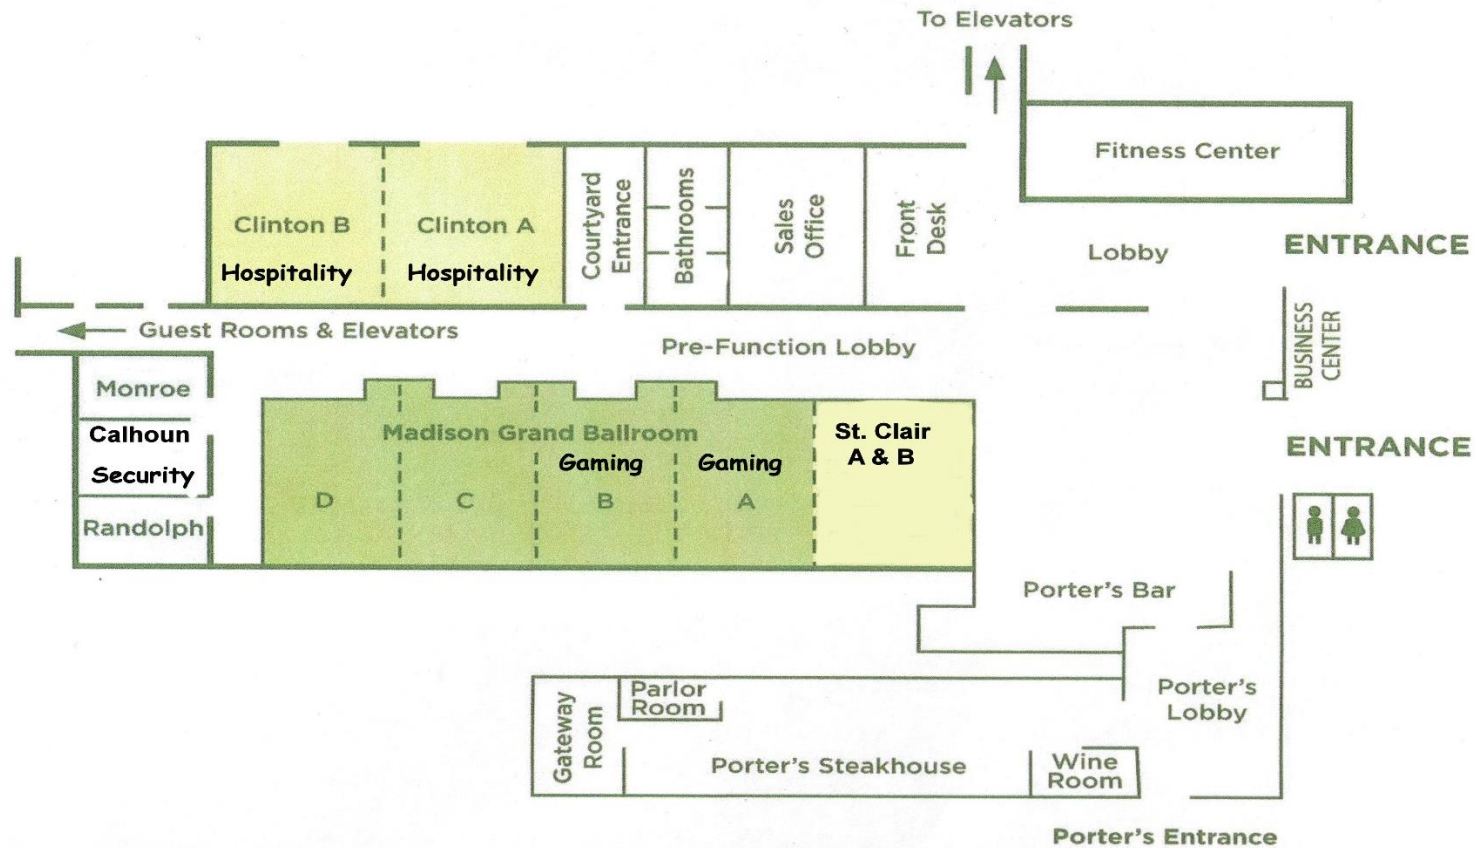

DoubleTree Hotel

Lobby Foyer:
Hall Costume's Studio
 Fri. 8:30 – 11:00 pm

St. Clair A & B (DT):
Filking
 Fri. 10:00pm – ?
 Sat. 10:00pm – ?
 Sun. 10:00am – ?
Panels & Presentations
 Sat. 10am – 9:50pm

Madison Ballroom A (DT)
Board Game Library
 Fri. 1:00pm – 1:00am
 Sat. 12:00am – 3:00am
 Sun. 10:00am – 2:00pm

Open Gaming
 Same hours as Library

Madison Ballroom B (DT)
Game Hall
 24 hour gaming

Madison Ballroom C & D
Panels & Presentations
 Fri. 4:00pm - 6:00pm *Mad Scientist Tea Party*
 Fri. 6:00 - 7:00pm *"Frozen" Children's birthday party*
 Sun. 4:00pm - ? *Dead Dog Party*
Dance
 Fri. 8:00pm – 3:00am
 Sat. 8:00pm – 3:00am

Calhoun: (DT)
Security

Clinton A & B: (DT)
Hospitality Suite
 Fri. 10:00am – 2:30am
 Sat. 10:00am – 2:30am
 Sun. 10:00am – 4:00pm

Programming times and locations are subject to change